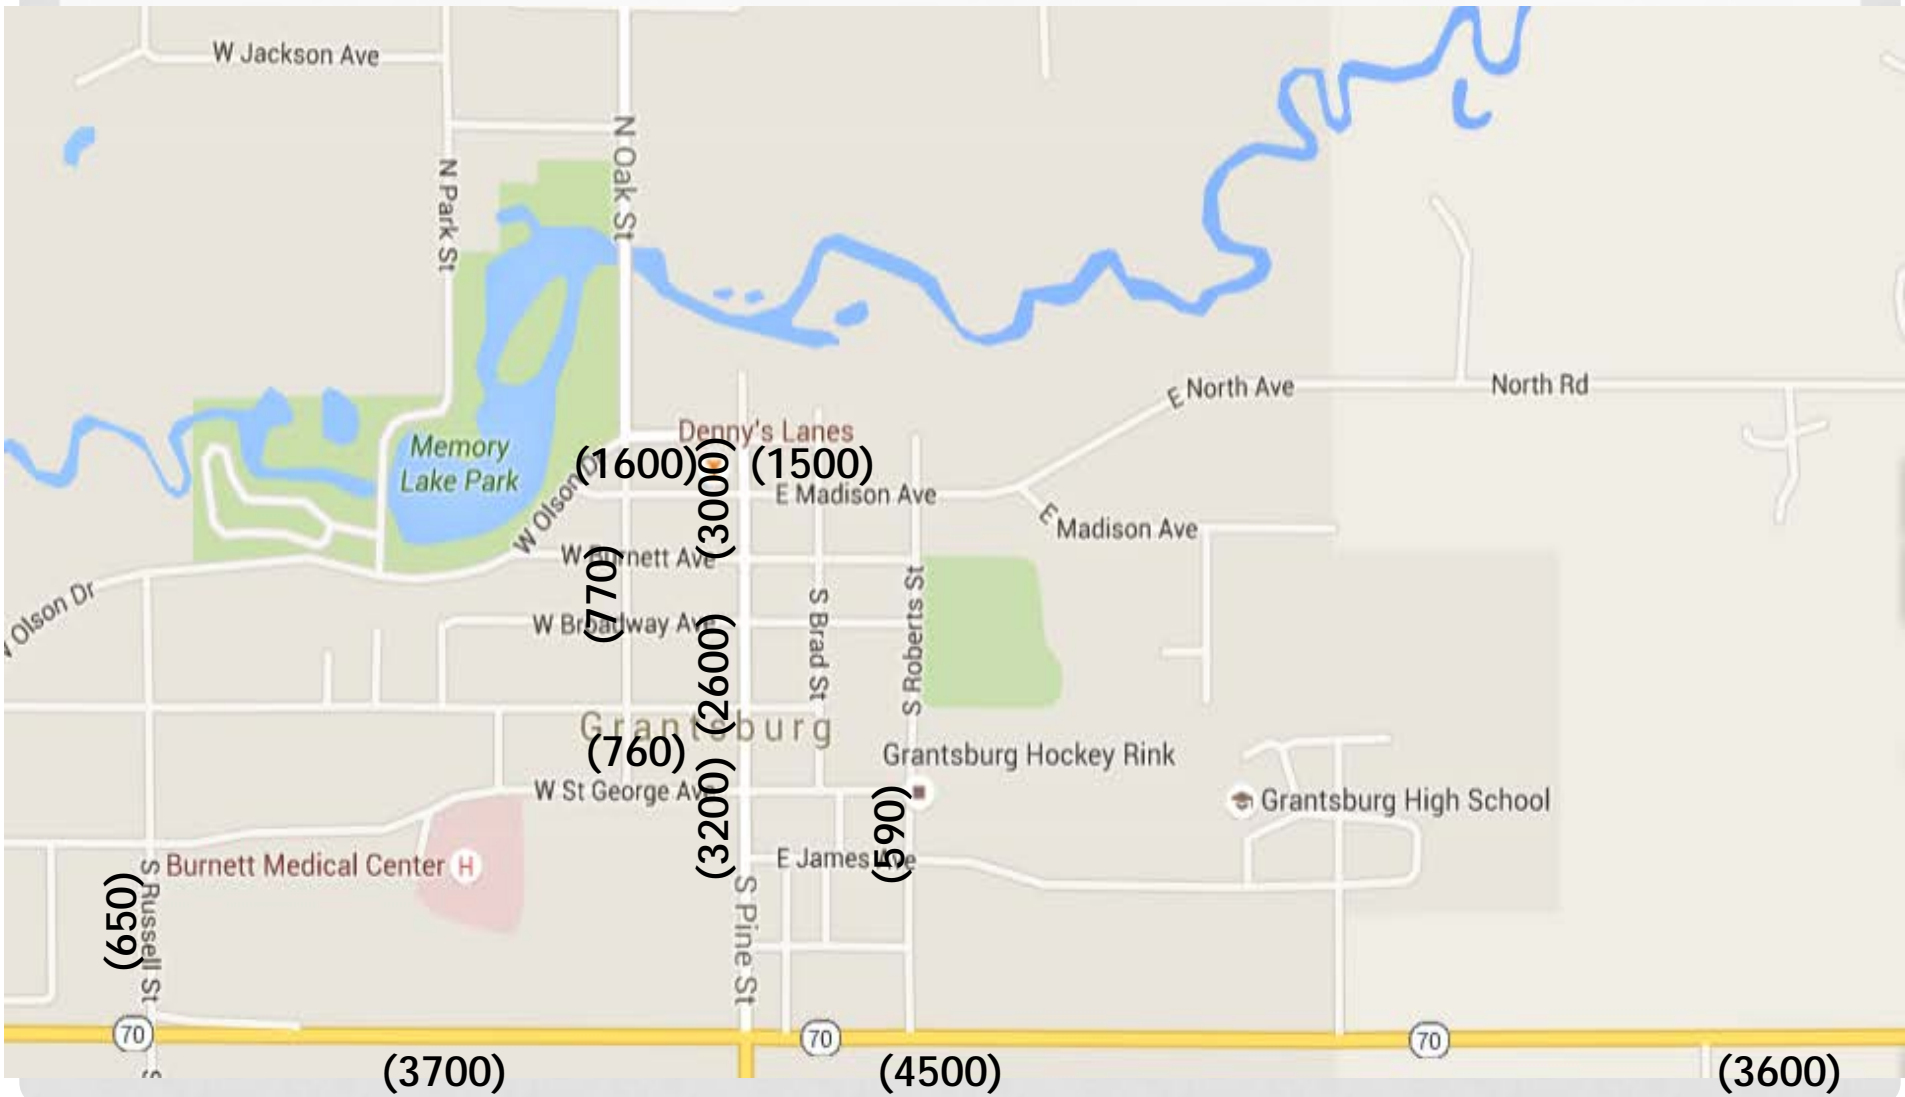

ASSESSING THE WALKING & BIKING ENVIRONMENT

2013

Jon Morgan

WI DHS

GRANTSBURG AERIAL VIEW

GRANTSBURG KEY LOCATIONS

GRANTSBURG TRAFFIC COUNTS

GRANTSBURG WALK SCORES

N PINE ST & W MADISON AVE

Walk Score
42

Car-Dependent

Most errands require a car.

What's Nearby

Restaurants:

Denny's Lanes .03mi >

Coffee:

N PINE ST & W MADISON AVE

1/2 mile radius

PINE AND MADISON

W Madison Ave

Grantsburg, Wisconsin

[View on Google Maps](#)

Street View...

© 2014 Google

(Daily traffic count)

SCHOOL VIEW

GRANTSBURG

- <https://www.google.com/maps/@45.7779706,-92.6802447,15.79z>