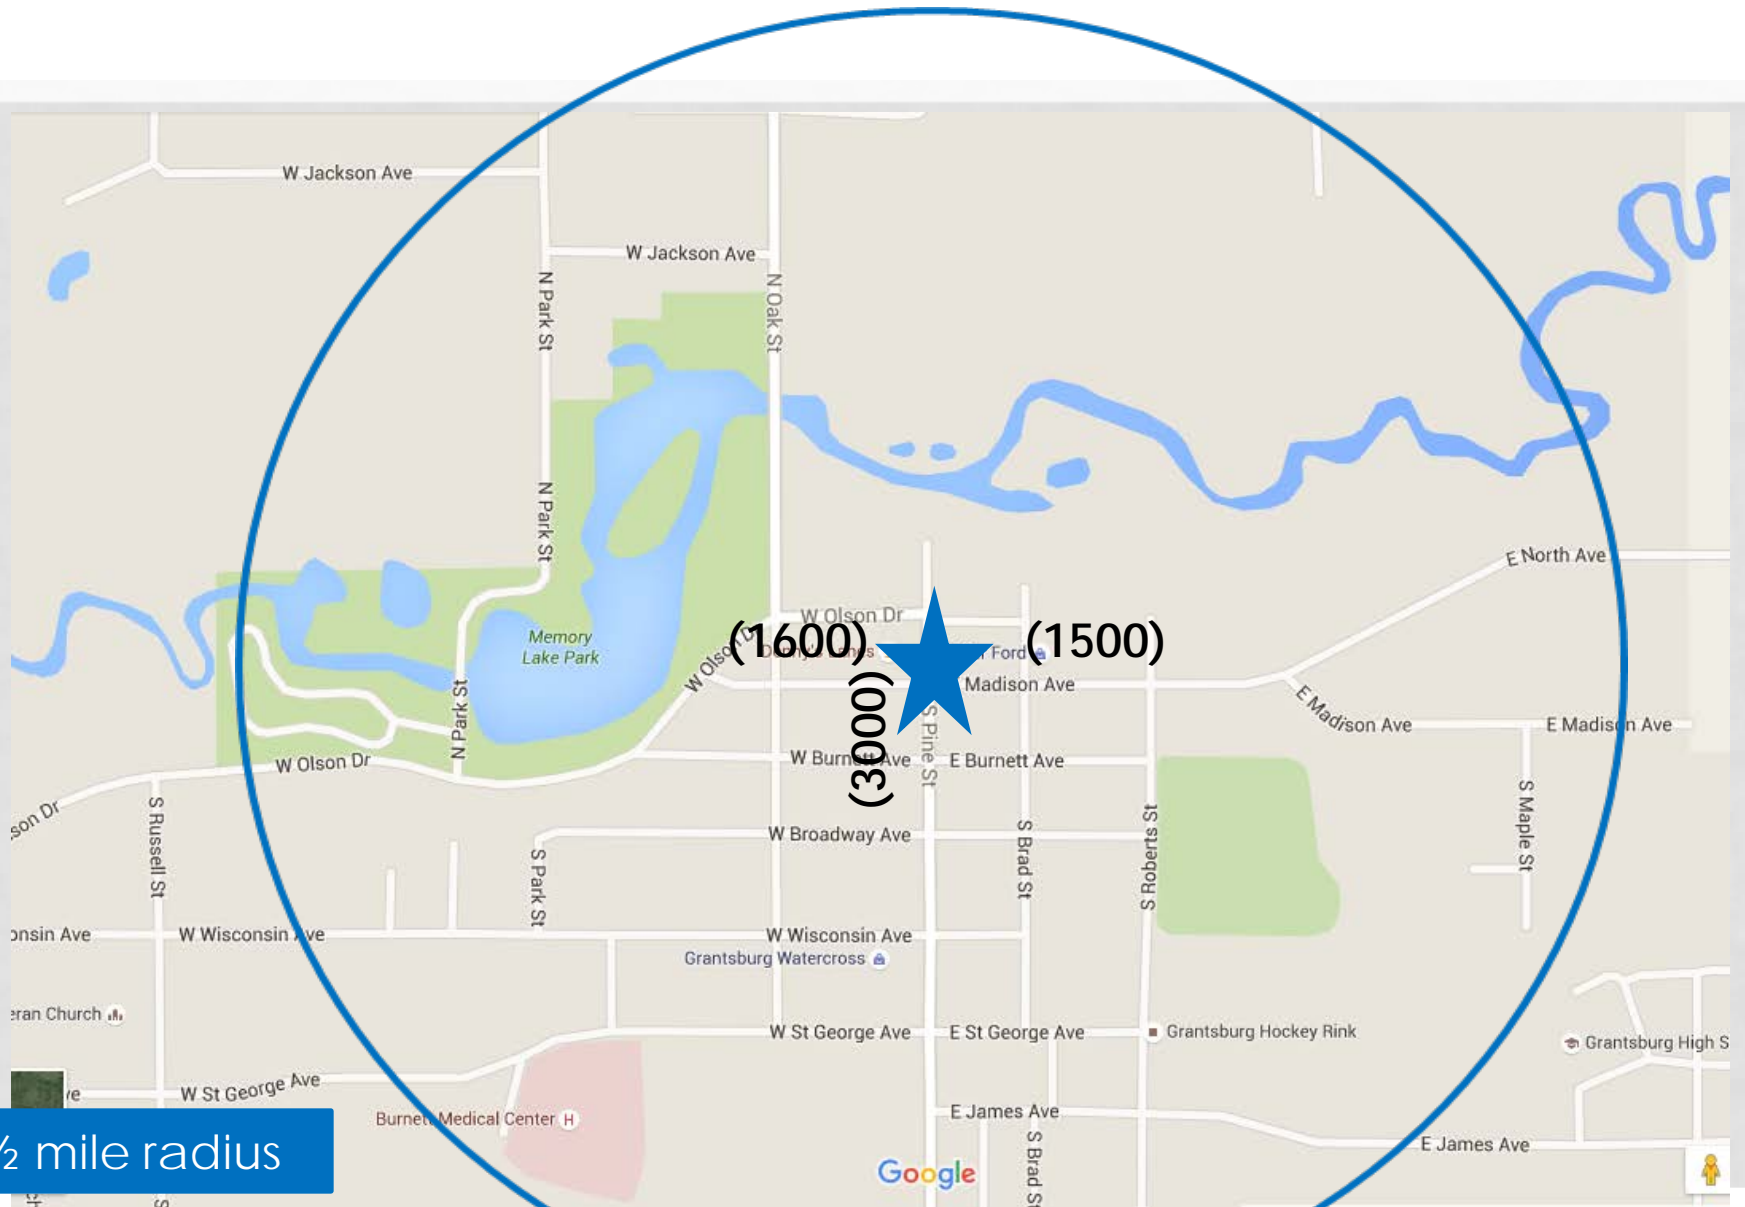

N PINE ST & W MADISON AVE

Walk Score
42

Car-Dependent

Most errands require a car.

What's Nearby

Restaurants:

Denny's Lanes .03mi >

Coffee:

Grantsburg Middle School .5mi >

Shopping:

Family Dollar .6mi >

Entertainment:

Grantsburg Historical Museum .1mi >

Errands:

Darrell's Hardware & Rental .02mi >

Search Nearby:

N PINE ST & W MADISON AVE

1/2 mile radius

PINE AND MADISON

W Madison Ave

Grantsburg, Wisconsin

[View on Google Maps](#)

Street View...

© 2014 Google

(Daily traffic count)

SCHOOL VIEW

GRANTSBURG

- <https://www.google.com/maps/@45.7779706,-92.6802447,15.79z>