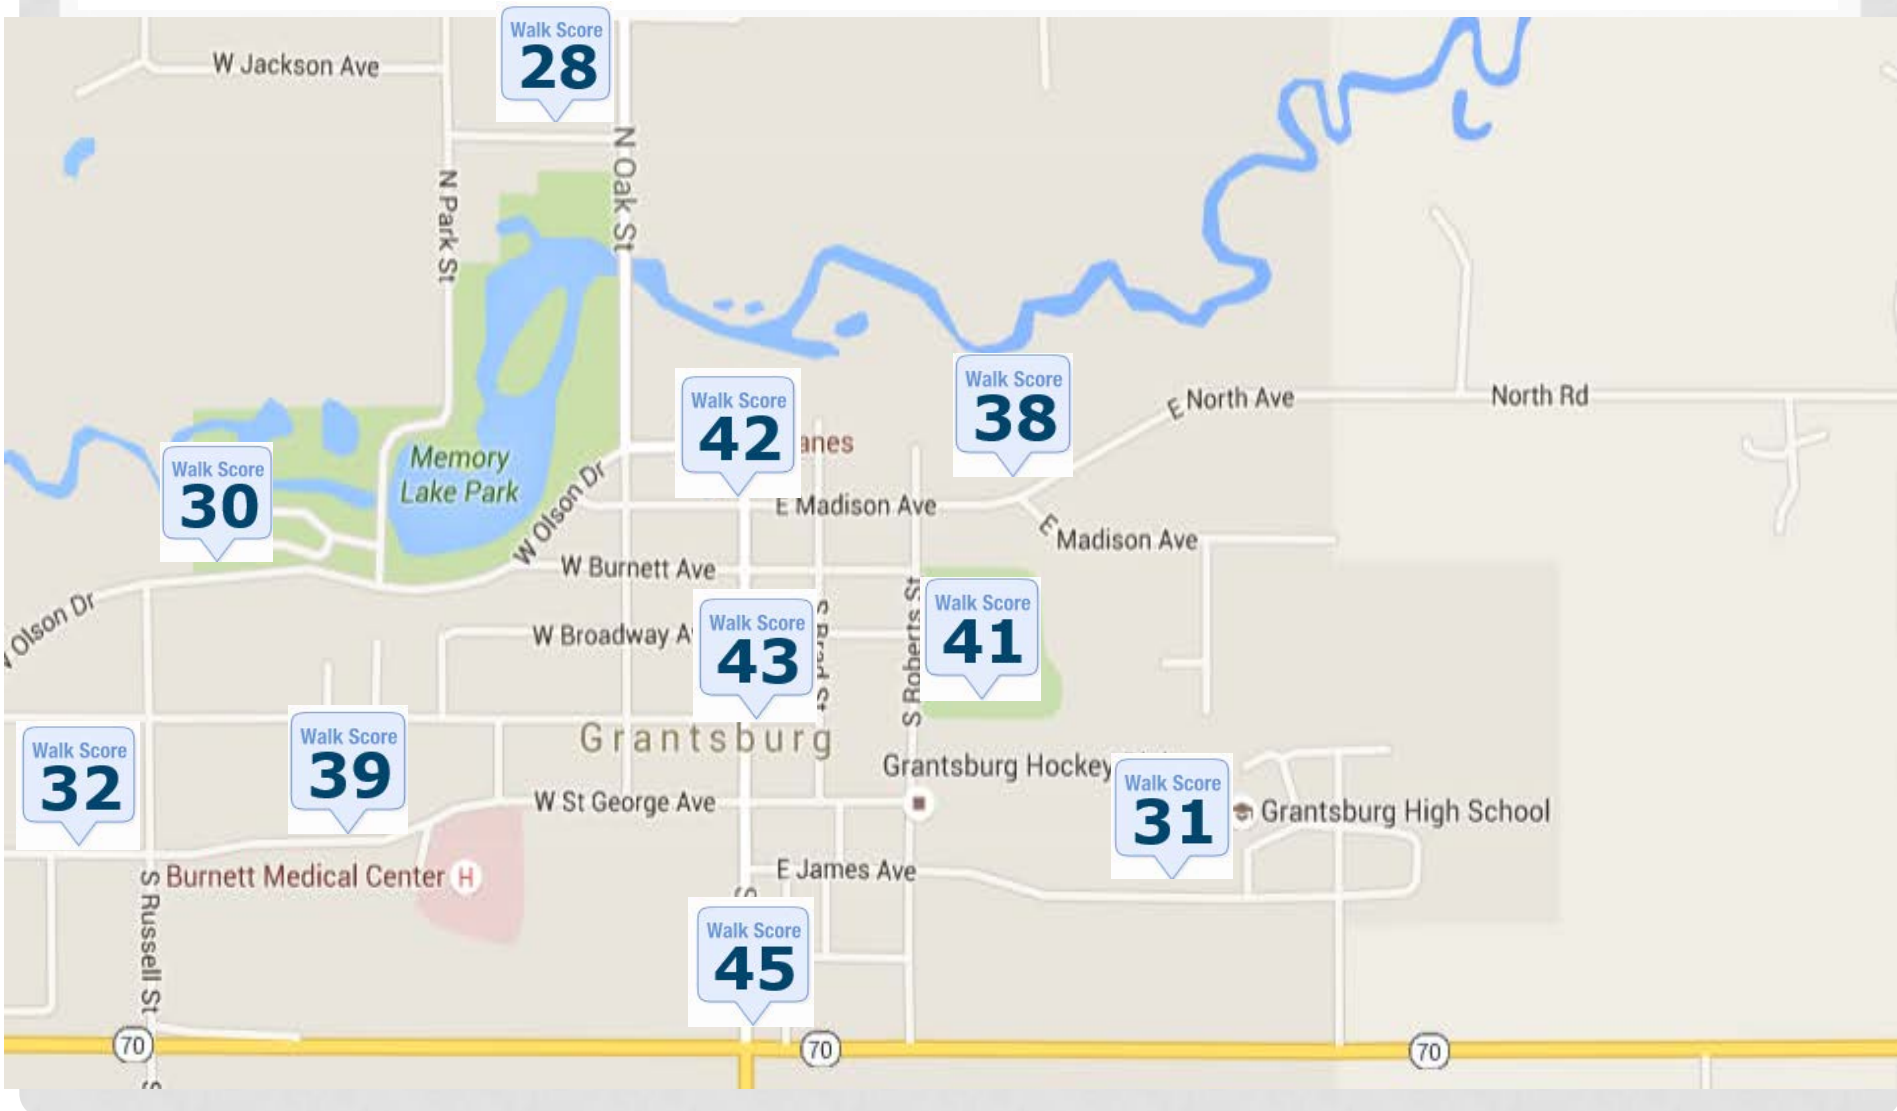

N PINE ST & W MADISON AVE

Walk Score
42

Car-Dependent

Most errands require a car.

What's Nearby

Restaurants:

Denny's Lanes .03mi >

Coffee:

The Wake-Up Call .9mi >

Bars:

Hap's Landing 13mi >

Groceries:

Burnett County Farmers Mark... .1mi >

Parks:

Memory Lake Park .2mi >

Schools:

N PINE ST & W MADISON AVE

1/2 mile radius

PINE AND MADISON

W Madison Ave

Grantsburg, Wisconsin

[View on Google Maps](#)

Street View...

© 2014 Google

(Daily traffic count)

SCHOOL VIEW

GRANTSBURG

- <https://www.google.com/maps/@45.7779706,-92.6802447,15.79z>