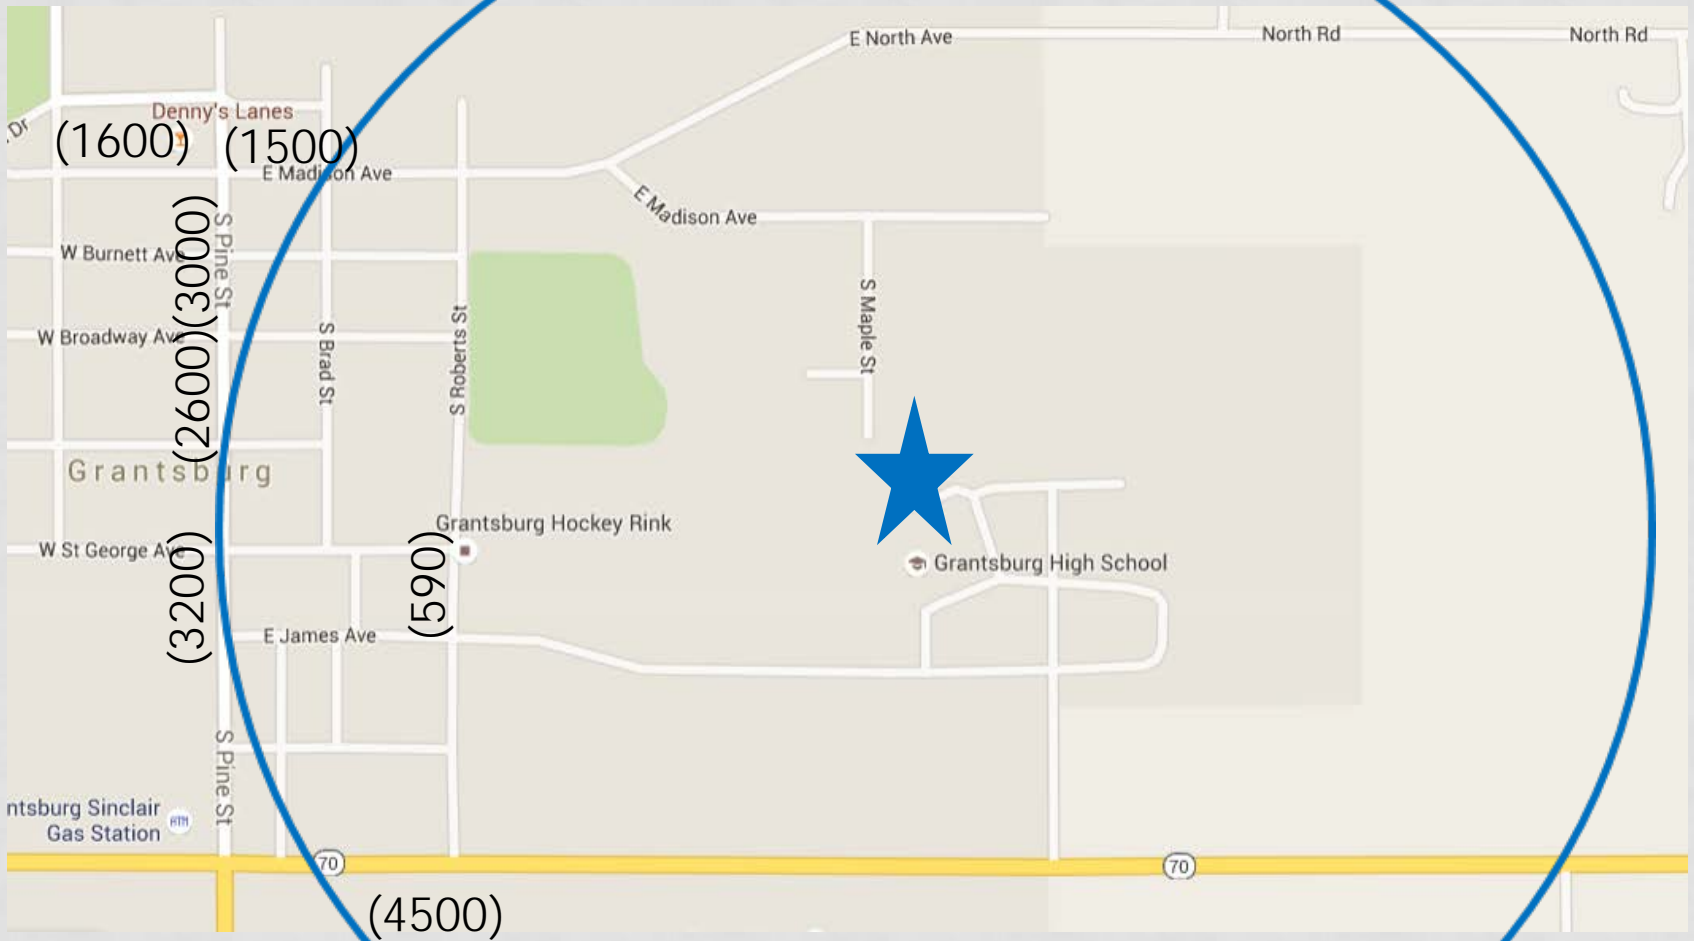

N PINE ST & W MADISON AVE

Walk Score
42

Car-Dependent

Most errands require a car.

What's Nearby

Restaurants:

Denny's Lanes .03mi >

Coffee:

N PINE ST & W MADISON AVE

1/2 mile radius

PINE AND MADISON

W Madison Ave

Grantsburg, Wisconsin

[View on Google Maps](#)

Street View...

© 2014 Google

© 2014

Google

HIGH SCHOOL / MIDDLE SCHOOL

Walk Score
31

Car-Dependent

Most errands require a car.

MIDDLE AND HIGH SCHOOL

1/2 mile radius

(Daily traffic count)

SCHOOL VIEW

GRANTSBURG

- <https://www.google.com/maps/@45.7779706,-92.6802447,15.79z>