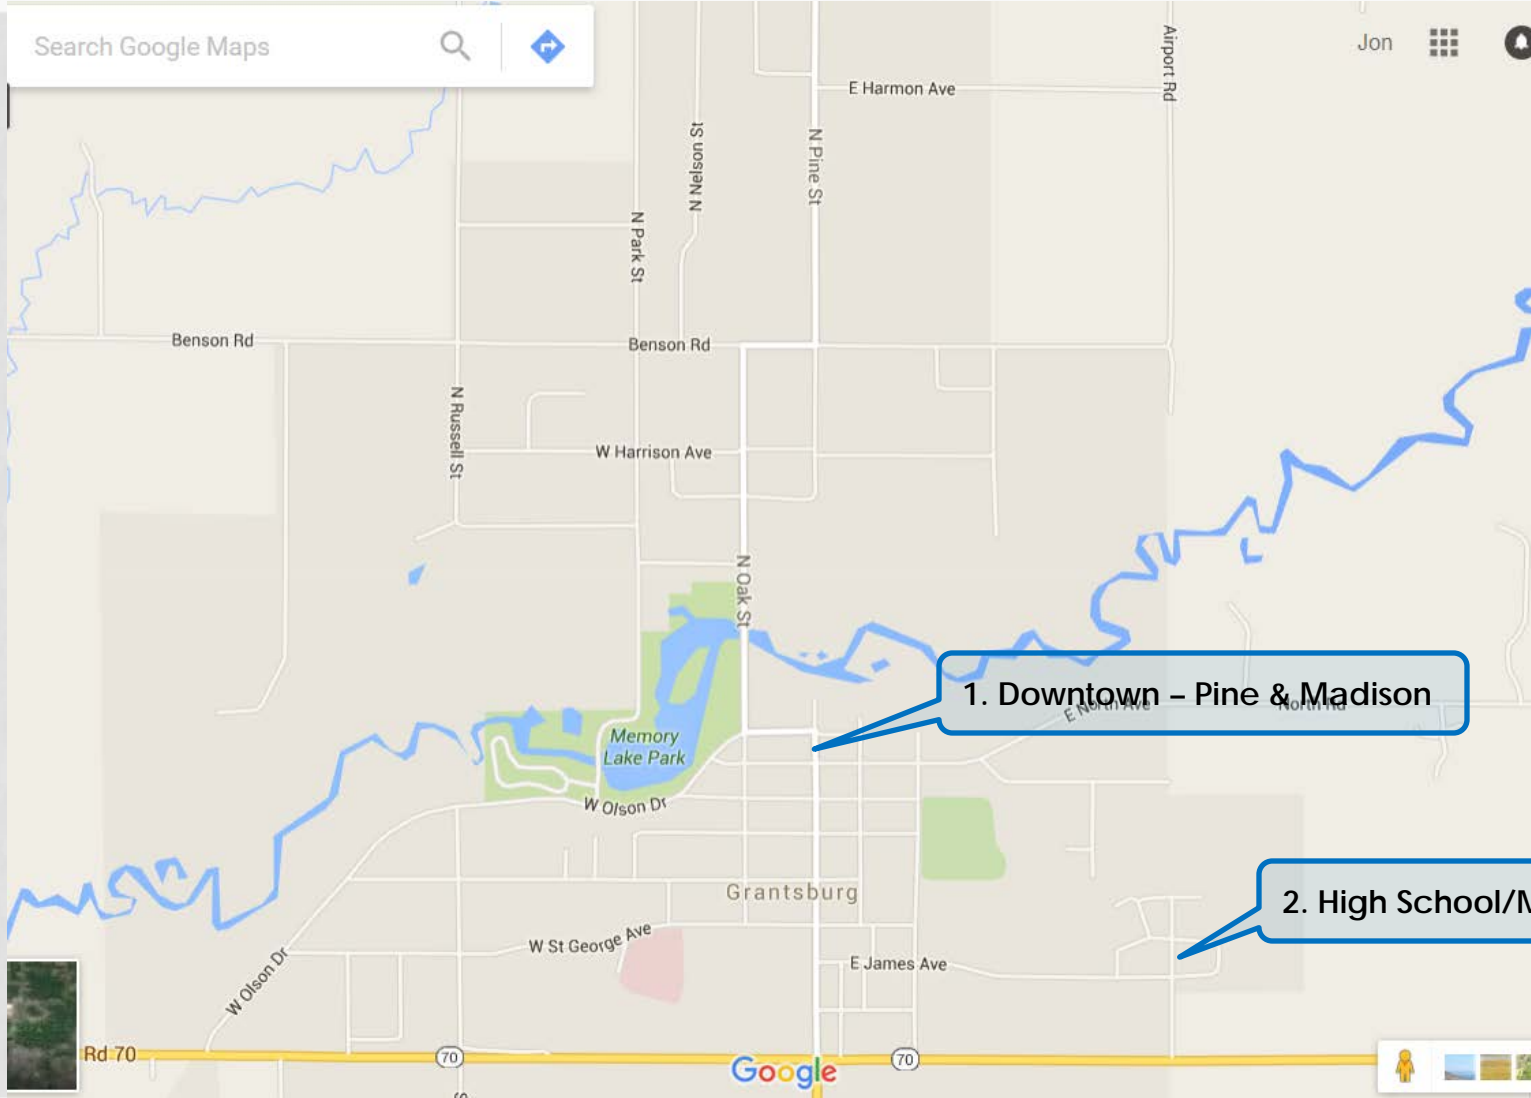

ASSESSING THE WALKING & BIKING ENVIRONMENT

2013

Jon Morgan

WI DHS

GRANTSBURG AERIAL VIEW

GRANTSBURG KEY LOCATIONS

GRANTSBURG TRAFFIC COUNTS

GRANTSBURG WALK SCORES

N PINE ST & W MADISON AVE

Walk Score
42

Car-Dependent

Most errands require a car.

What's Nearby

Restaurants:

Denny's Lanes .03mi >

Coffee:

N PINE ST & W MADISON AVE

1/2 mile radius

PINE AND MADISON

W Madison Ave

Grantsburg, Wisconsin

[View on Google Maps](#)

Street View...

© 2014 Google

(Daily traffic count)

SCHOOL VIEW

GRANTSBURG

- <https://www.google.com/maps/@45.7779706,-92.6802447,15.79z>