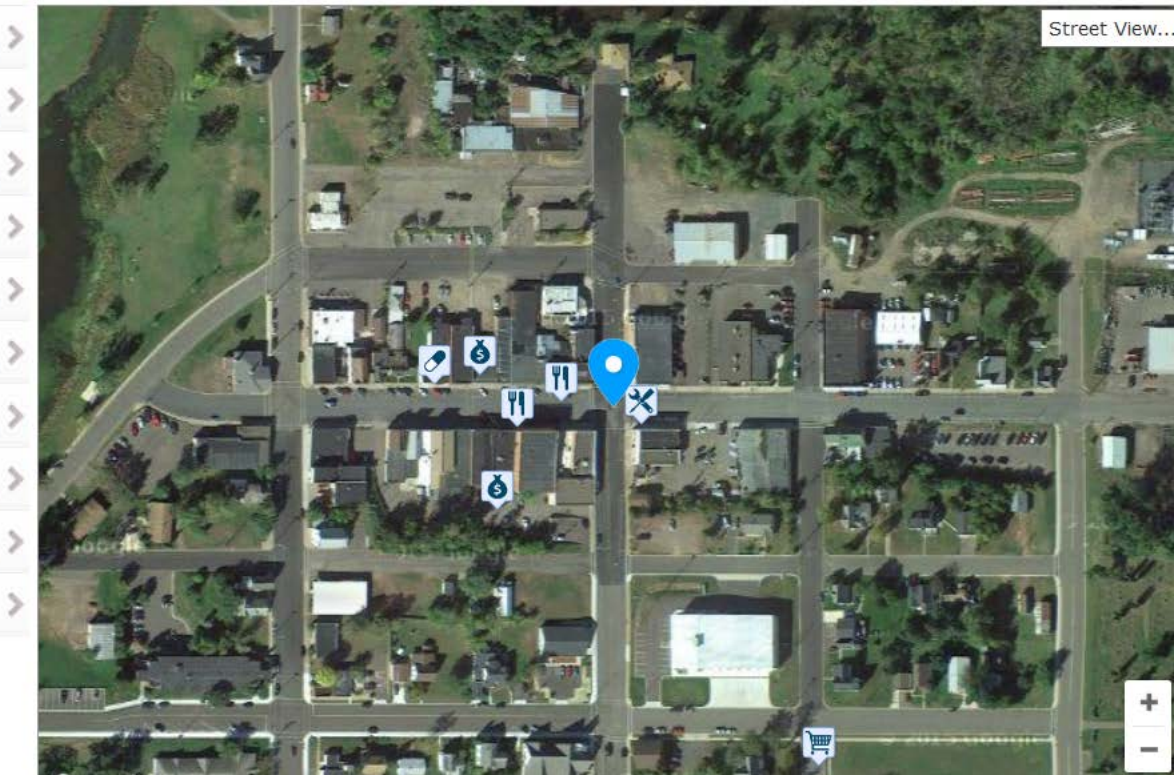

N PINE ST & W MADISON AVE

Walk Score
42

Car-Dependent

Most errands require a car.

What's Nearby

Restaurants:

Denny's Lanes .03mi >

Coffee:

The Wake-Up Call .9mi >

Bars:

Hap's Landing 13mi >

Groceries:

Burnett County Farmers Mark... .1mi >

Parks:

Memory Lake Park .2mi >

Schools:

N PINE ST & W MADISON AVE

1/2 mile radius

PINE AND MADISON

W Madison Ave

Grantsburg, Wisconsin

[View on Google Maps](#)

Street View...

© 2014 Google

(Daily traffic count)

SCHOOL VIEW

GRANTSBURG

- <https://www.google.com/maps/@45.7779706,-92.6802447,15.79z>